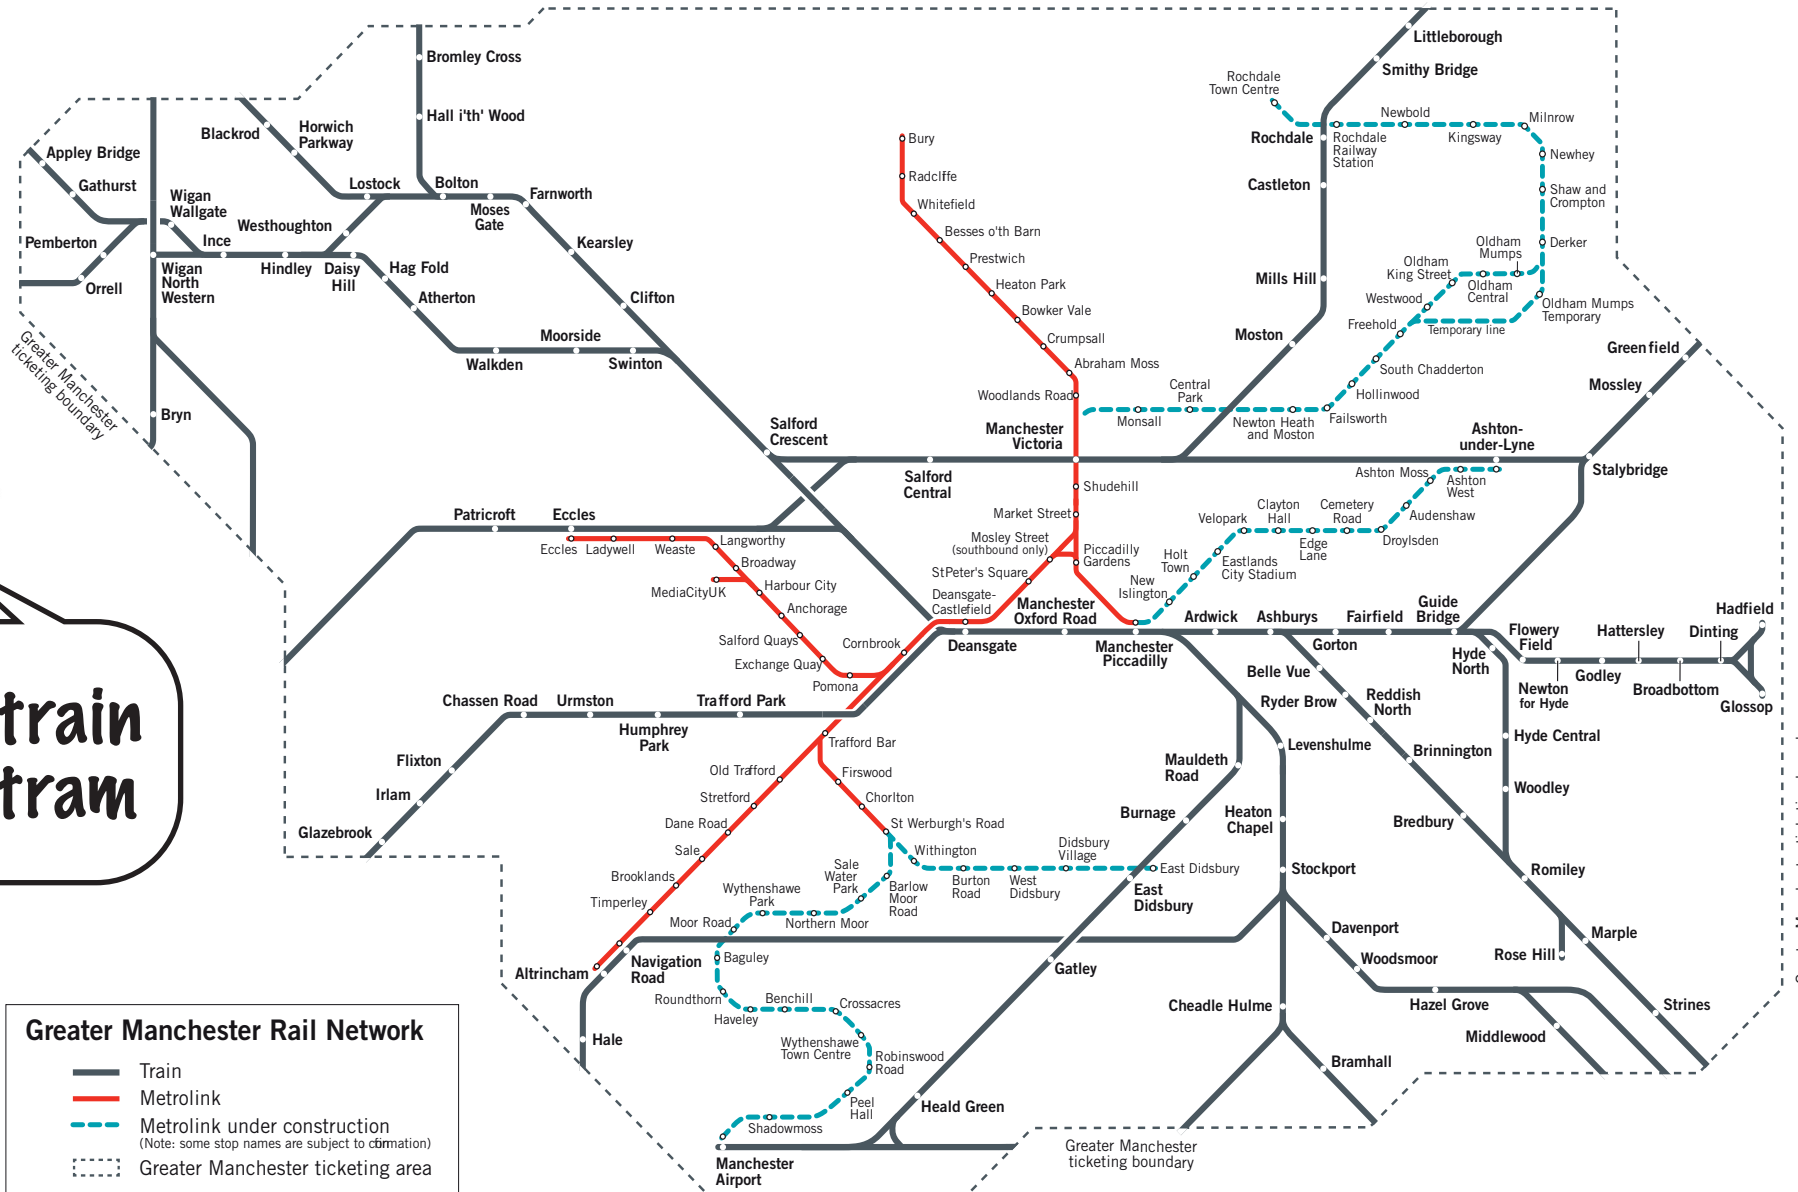

...by train  
and tram

**Greater Manchester Rail Network**

- Train
- Metrolink
- - - Metrolink under construction  
(Note: some stop names are subject to confirmation)
- - - Greater Manchester ticketing area